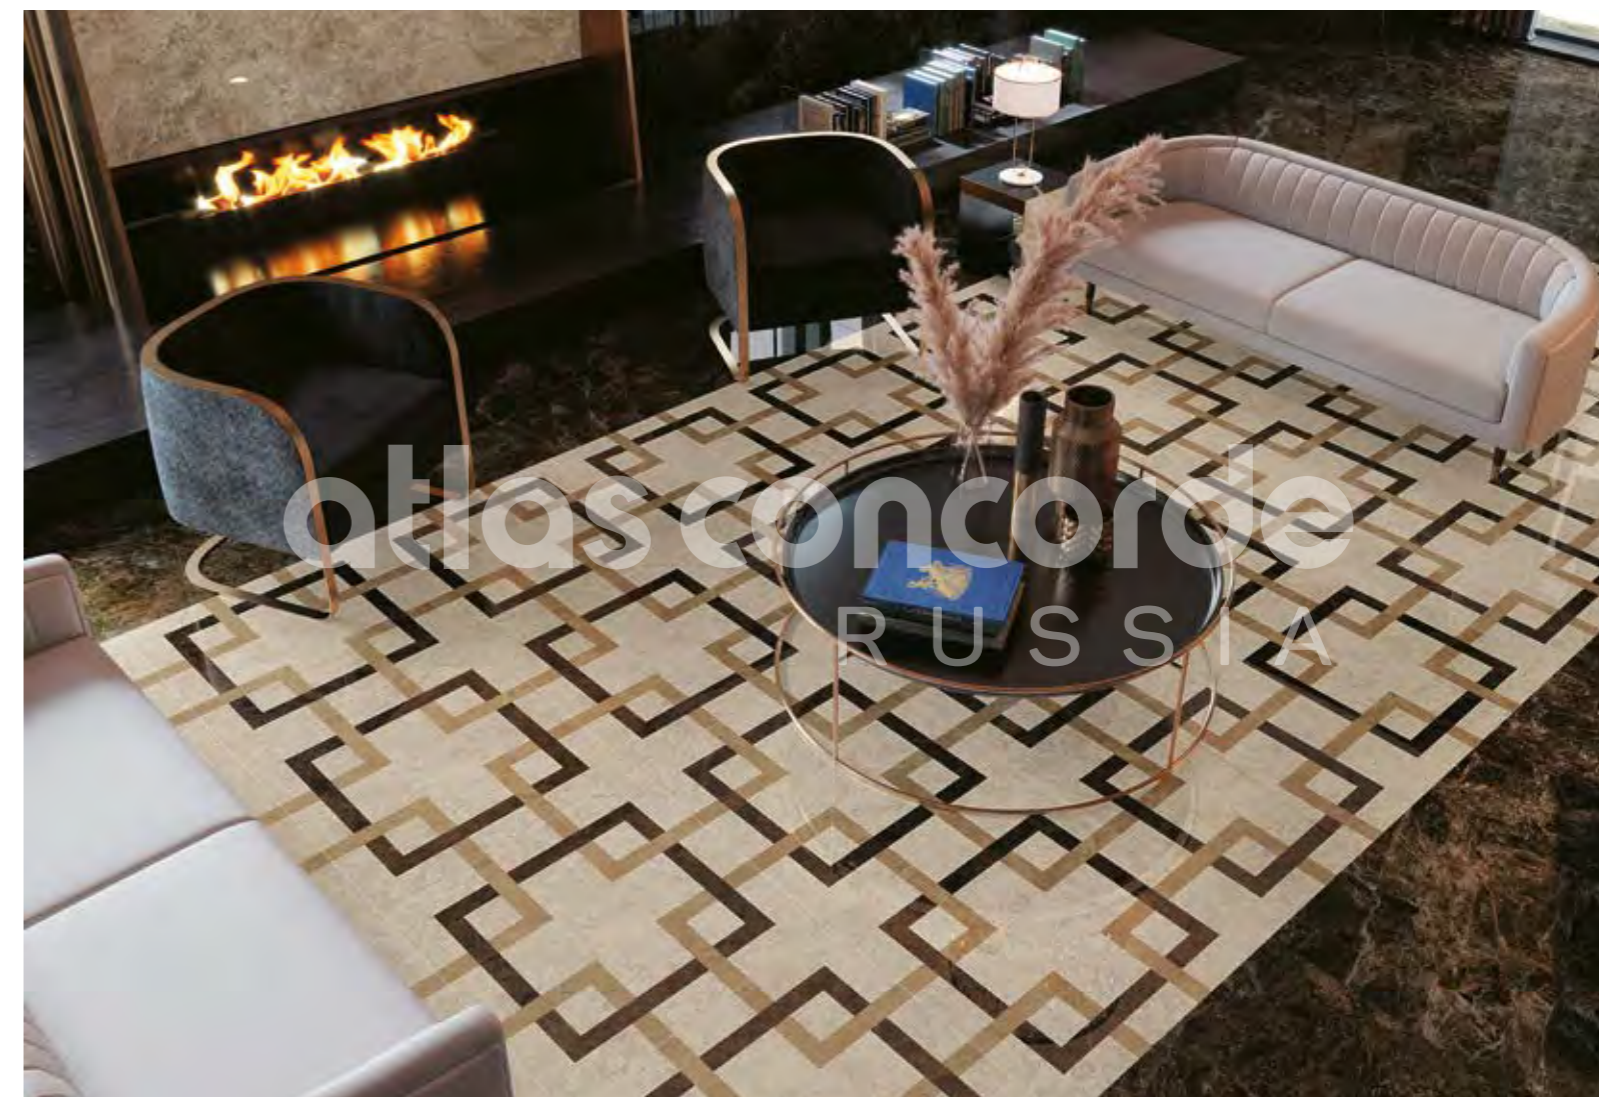

Victory Sand Polished / Виктори Сэнд Лаппато. 80x160
Victory Dark Polished / Виктори Дарк Лаппато. 80x80
Victory Link Polished / Виктори линк Лаппато. 80x80